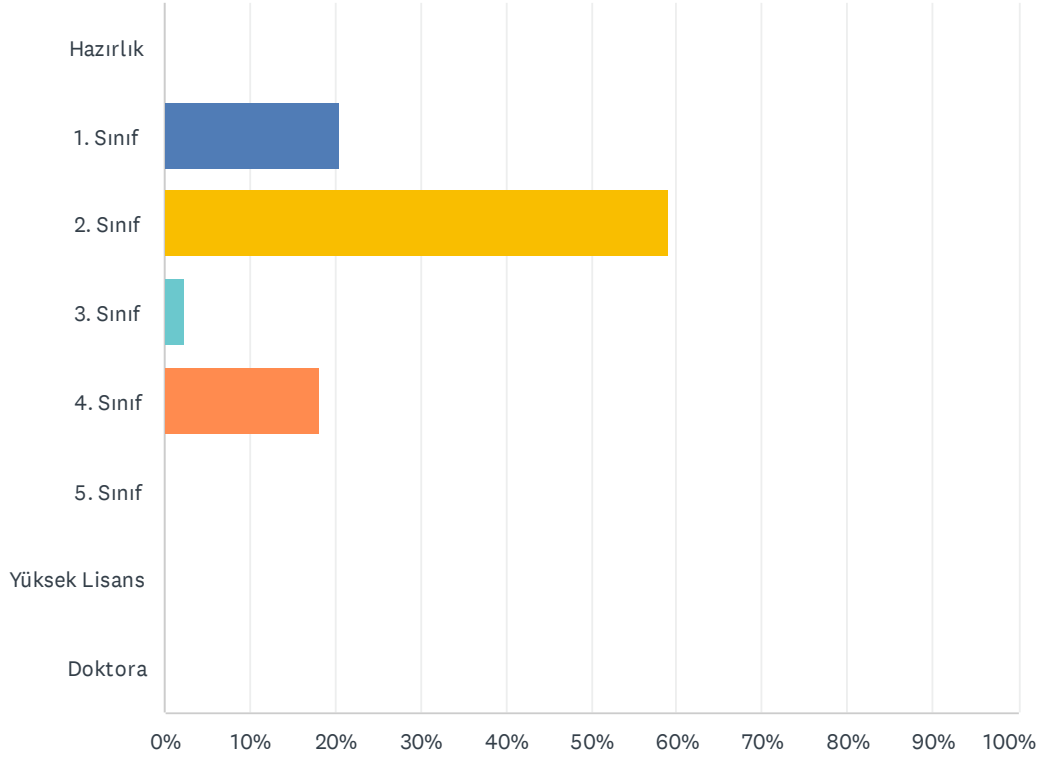

Q3 Sınıfınız

Answered: 127 Skipped: 0

ANSWER CHOICES	RESPONSES
Hazırlık	0.00% 0
1. Sınıf	20.47% 26
2. Sınıf	59.06% 75
3. Sınıf	2.36% 3
4. Sınıf	18.11% 23
5. Sınıf	0.00% 0
Yüksek Lisans	0.00% 0
Doktora	0.00% 0
TOTAL	127