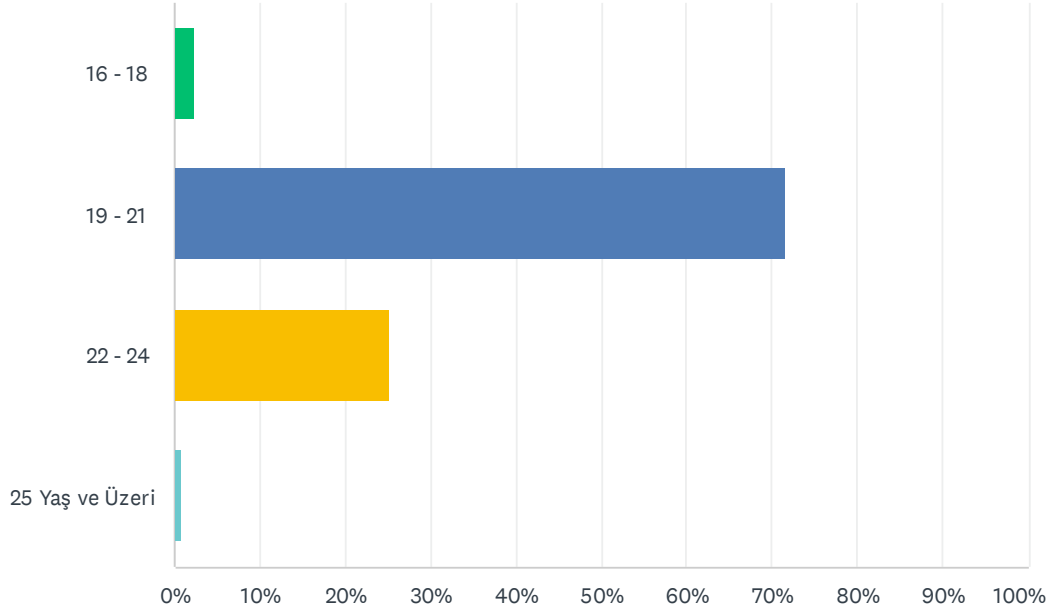

Q1 Cinsiyetiniz

Answered: 127 Skipped: 0

ANSWER CHOICES	RESPONSES
Kadın	55.91% 71
Erkek	44.09% 56
TOTAL	127

Q2 Yaşınız

Answered: 127 Skipped: 0

ANSWER CHOICES	RESPONSES
16 - 18	2.36% 3
19 - 21	71.65% 91
22 - 24	25.20% 32
25 Yaş ve Üzeri	0.79% 1
TOTAL	127