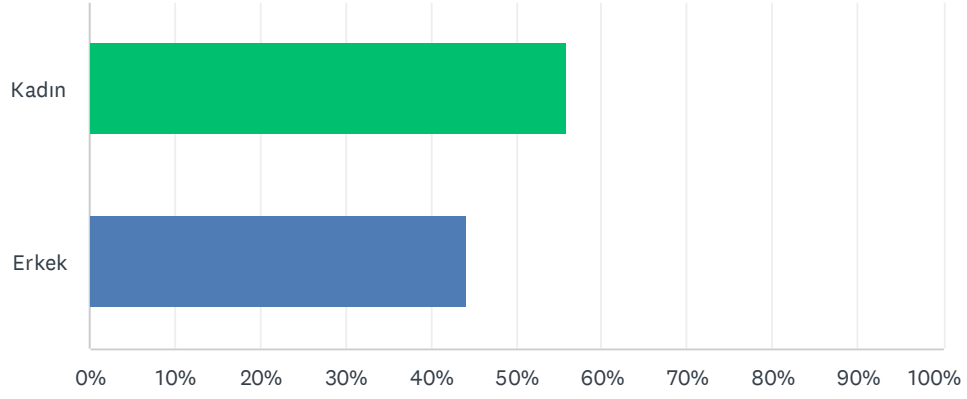

Q1 Cinsiyetiniz

Answered: 127 Skipped: 0

ANSWER CHOICES	RESPONSES
Kadın	55.91% 71
Erkek	44.09% 56
TOTAL	127

Q2 Yaşınız

Answered: 127 Skipped: 0

ANSWER CHOICES	RESPONSES
16 - 18	2.36% 3
19 - 21	71.65% 91
22 - 24	25.20% 32
25 Yaş ve Üzeri	0.79% 1
TOTAL	127